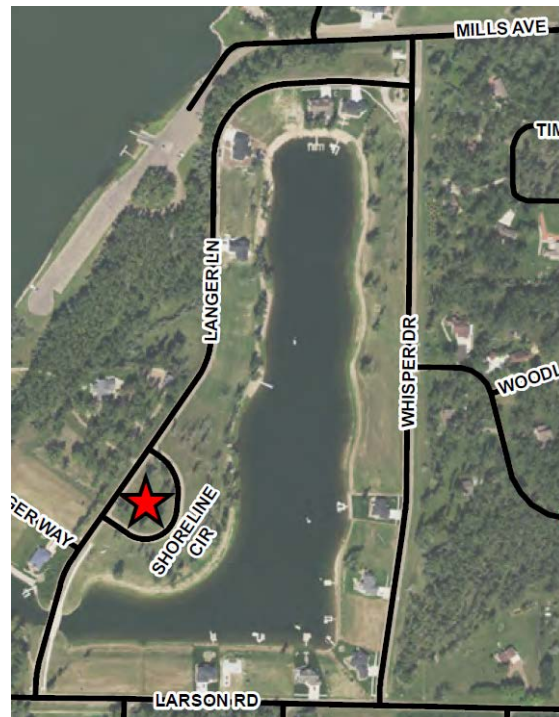

Burleigh County

Emergency Management
221 N 5th St
Bismarck ND 58501
(701) 222-6727

NEWS RELEASE FOR IMMEDIATE RELEASE

June 21, 2018

Contact: Mary Senger, Burleigh County Emergency Manager
701-222-6727

BURLEIGH COUNTY OPENS SELF-FILL SANDBAGGING SITES

Bismarck, ND—Burleigh County has established two, self-fill sandbagging sites for citizens to fill and take sandbags, free of charge. Citizens need to bring their own shovels and gloves.

Hogue Island Boat Ramp Sandbagging Site
Hogue Road

Fox Island Sandbagging Site
Shoreline Circle

Burleigh County Commission Chairman Jim Peluso relays “The Burleigh County Flood Annex is being utilized. The plan was originally developed in 2010 and has response actions corresponding to forecast gage predictions.” The Burleigh County Sheriff’s Department and the Burleigh County Highway Department continue to monitor areas for water encroachment.